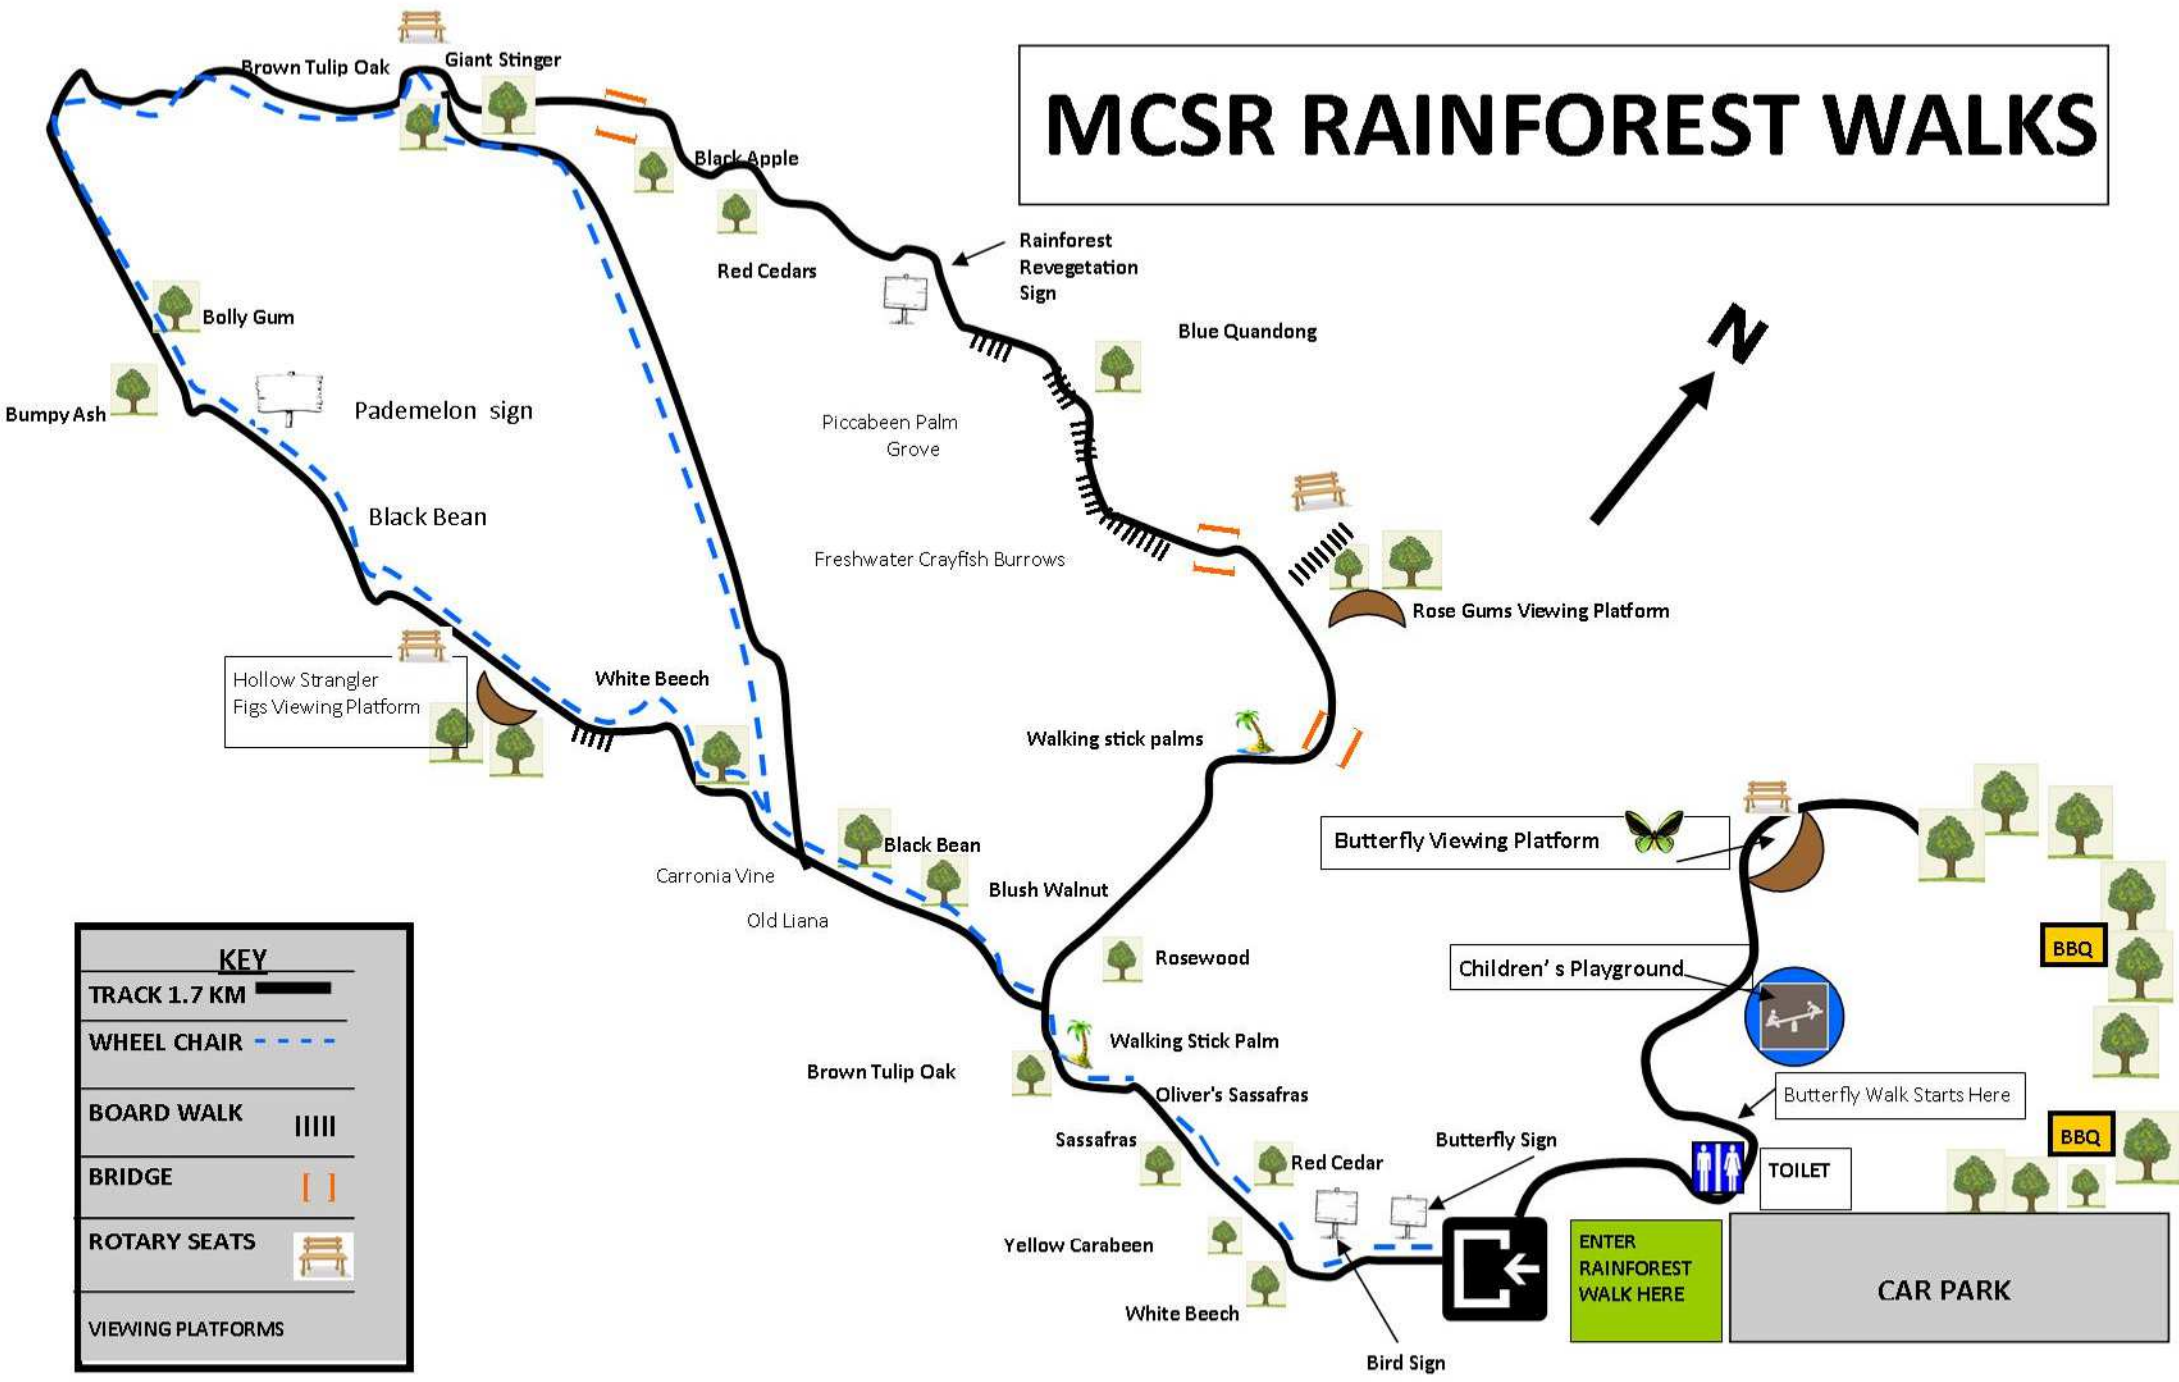

MCSR RAINFOREST WALKS

KEY	
TRACK 1.7 KM	
WHEEL CHAIR	
BOARD WALK	
BRIDGE	
ROTARY SEATS	
VIEWING PLATFORMS	

Hollow Strangler
Figs Viewing Platform

Butterfly Viewing Platform

Children's Playground

Butterfly Walk Starts Here

TOILET

ENTER
RAINFOREST
WALK HERE

CAR PARK

BBQ

BBQ

Butterfly Sign

Bird Sign

Brown Tulip Oak

Piccabeen Palm
Grove

Black Bean

Freshwater Crayfish Burrows

Rose Gums Viewing Platform

White Beech

Walking stick palms

Carronia Vine

Black Bean

Walking stick palms

Carronia Vine

Black Bean

Blush Walnut

Old Liana

Rosewood

Butterfly Viewing Platform

Brown Tulip Oak